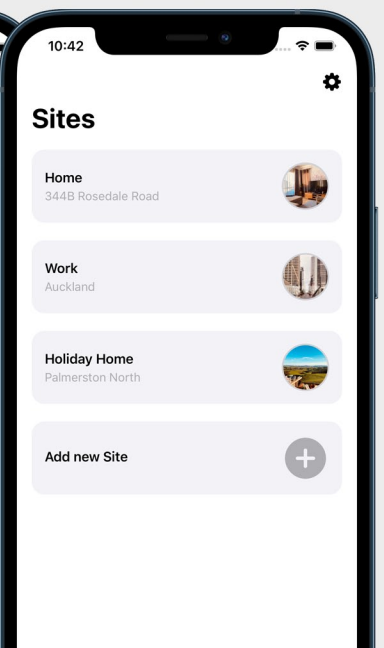

Alerts

Controls

Sensors

Sites

Intuitive security & control

Home

Arm, stay arm or disarm your alarm system from almost anywhere. EliteCloud provides a secure, bank level encrypted connection from almost any smart device to your home or business

5 Year Warranty

Sensors

Information from each sensor is sent to the cloud & displayed in real time on the EliteCloud app. Windows & doors show as open/closed, along with any movement of occupants or intruders

Control

Doors, gates, lights & more can be connected to the cloud and controlled from your smartphone. Allow staff, friends, family, couriers or customers access to your home, business or rented space from almost anywhere