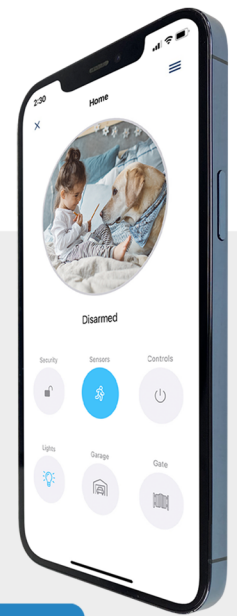

Smartphone App & Monitoring

EliteCloud

ESL-2 IoT

EliteCloud app, dashboard & monitoring module for ESL-2 control panels

Features

- Plug & Play
- Pre-programmed
- Push notification alerts
- Apple or Android Compatible
- Proudly NZ Designed & Manufactured
- Select from more than 80 notification options
- Bank level encryption
- Intuitive security & control

Alerts

Controls

Sensors

Sites

Intuitive security & control

Home

Arm, stay arm or disarm your alarm system from almost anywhere. EliteCloud provides a secure, bank level encrypted connection from almost any smart device to your home or business

5 Year Warranty

Sensors

Information from each sensor is sent to the cloud & displayed in real time on the EliteCloud app. Windows & doors show as open/closed, along with any movement of occupants or intruders

Control

Doors, gates, lights & more can be connected to the cloud and controlled from your smartphone. Allow staff, friends, family, couriers or customers access to your home, business or rented space from almost anywhere