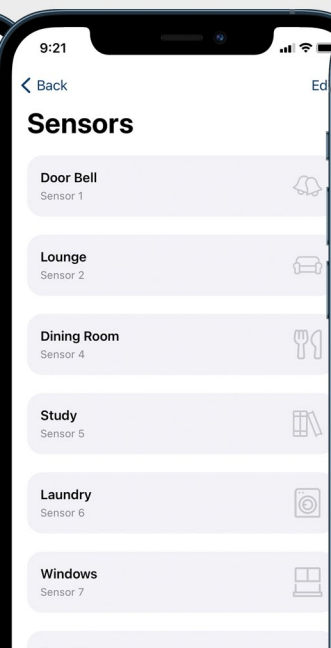

Smartphone App & Monitoring

EliteCloud

ESL-2 IoT

EliteCloud app, dashboard & monitoring module for ESL-2 control panels

Features

- Plug & Play
- Pre-programmed
- Push notification alerts
- Apple or Android Compatible
- Proudly NZ Designed & Manufactured
- Select from more than 80 notification options
- Bank level encryption
- Intuitive security & control

Alerts

Controls

Sensors

Sites