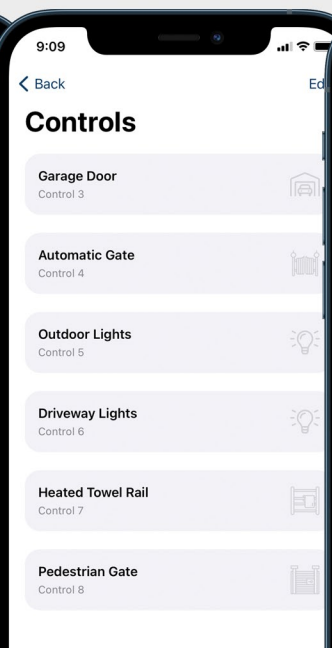

Smartphone App & Monitoring

EliteCloud

ESL-2 IoT

EliteCloud app, dashboard & monitoring module for ESL-2 control panels

Features

- Plug & Play
- Pre-programmed
- Push notification alerts
- Apple or Android Compatible
- Proudly NZ Designed & Manufactured
- Select from more than 80 notification options
- Bank level encryption
- Intuitive security & control

Alerts

Controls

Sensors

Sites